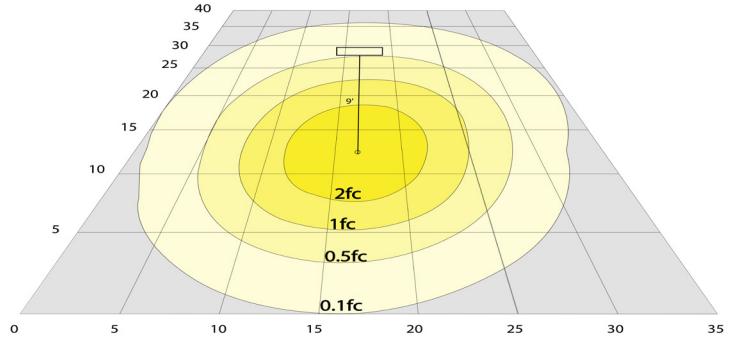

Photometrics: LVA-24-MCT5-BN

BUD Rating: B1-U3-G1

Area 40'x 35' Mounting Height: 9'

Other Views:

Performance Table: LVA-24-MCT5-BN

MODEL NO.	Wattage	Voltage	Lumens	Color Temp.	BUG Rating	LPW
LVA-24-MCT5-BN	20W	120V	1400LM	2700K 3000K 3500K 4000K 5000K	B1-U3-G1	70

Sample Ordering

Model Size Color Temp. Housing

LVA - 24 - MCT5 - BN

Factory-Installed Options:

Blank = No Option For Accessories

OPT-EM-FM1INT= INTERNAL EMERGENCY BACKUP BATTERY

FACTORY-INSTALLED OPTIONS:

Example:

1. LVA-24-MCT5-BN

(For LVA 20W MCT5 fixture 120V)

2. LVA-24-MCT5-BN
OPT-EM-FM1INT

(For LVA 20W MCT5 fixture 120V)
(INTERNAL EMERGENCY BACKUP BATTERY)

Other Model: LVA-36-MCT5-BN