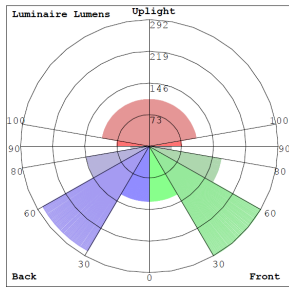

Photometrics: LVA-24-MCT5-BN

BUD Rating: B1-U3-G1

Area 40'x 35' Mounting Height: 9'