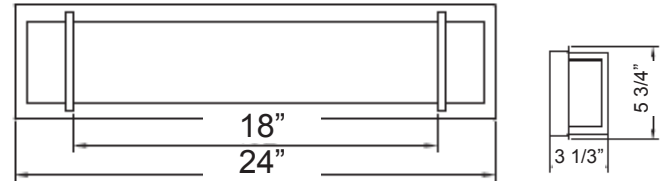

Selection:

This is LED Vanity Model Ideal for office, Retail Store, Showroom, Residential applications and Damp environment lighting applications.

24"(W) x 5 3/4"(H)